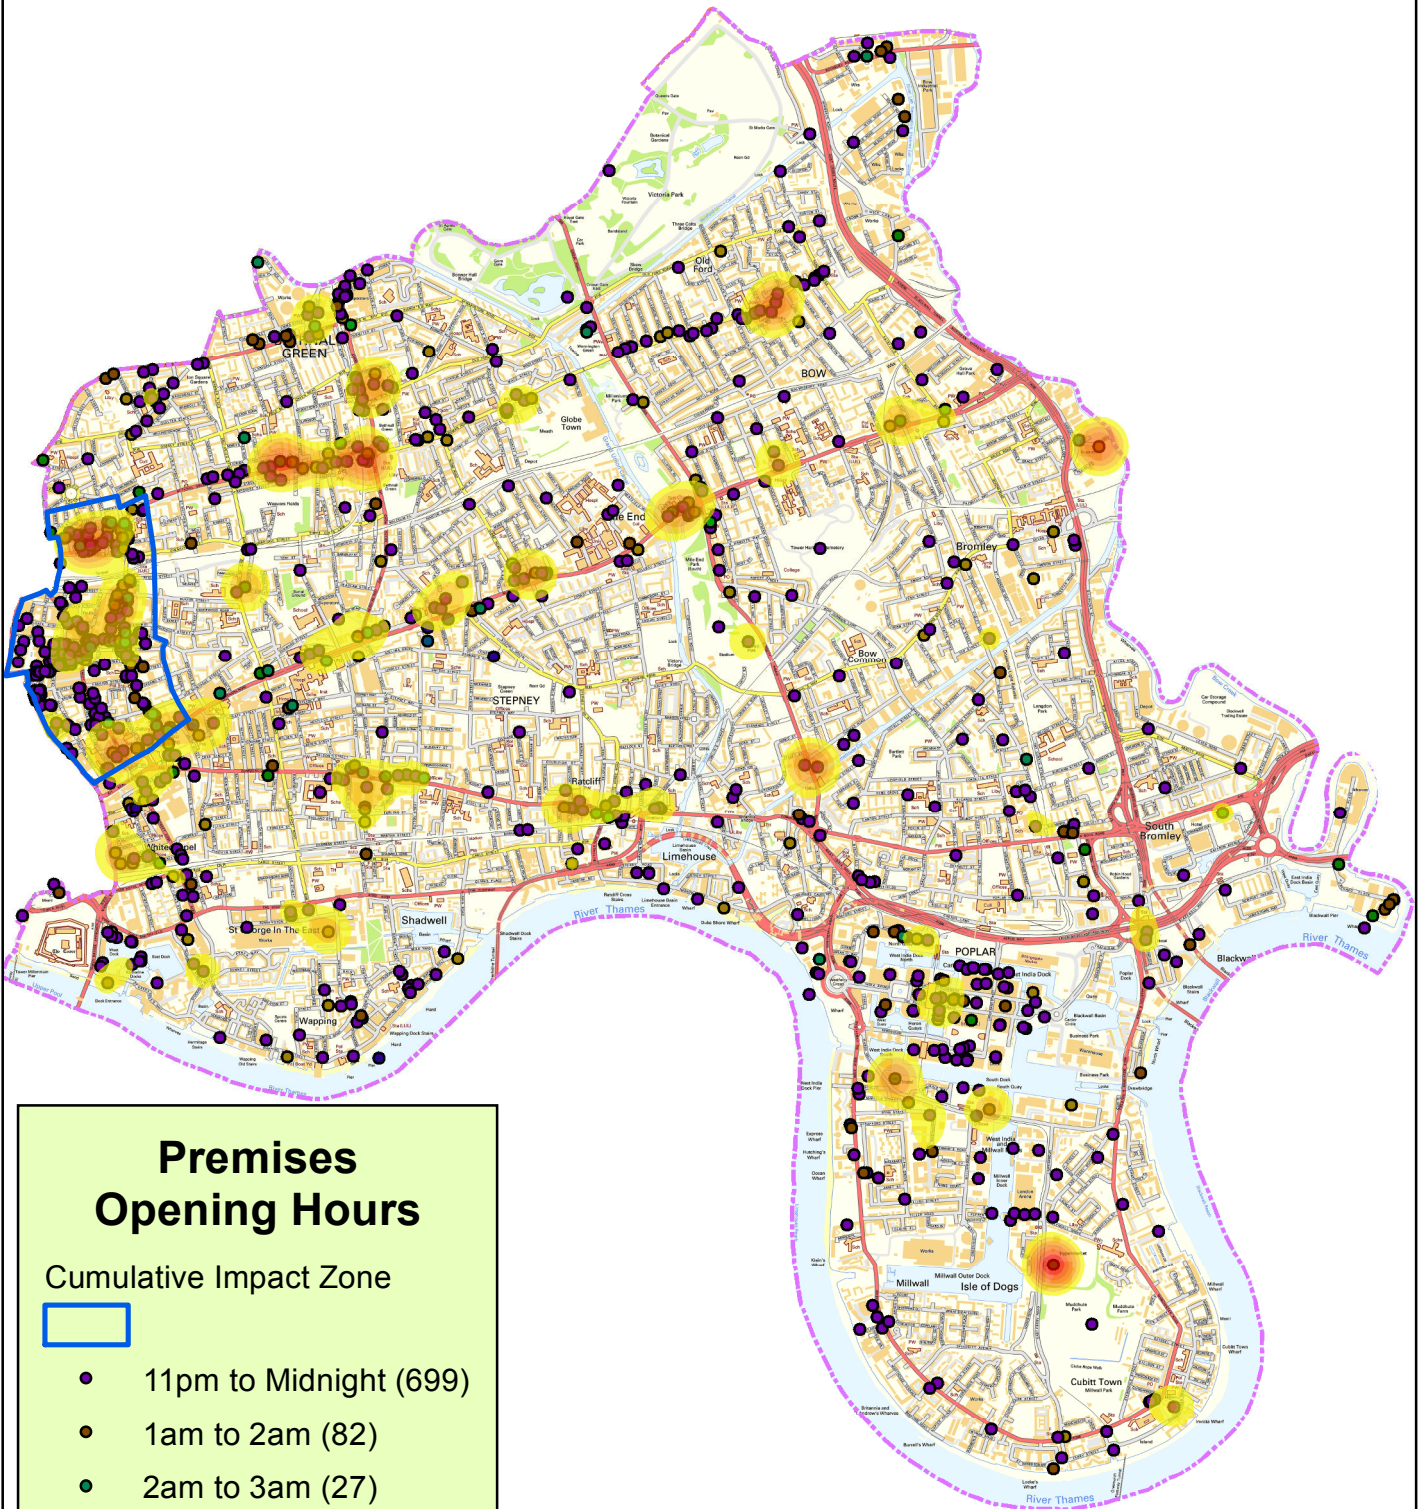

Apr 16 to Mar 17 ASB/Crime hotspot map linked to a licensed premises

Premises Opening Hours

Cumulative Impact Zone

- 11pm to Midnight (699)
- 1am to 2am (82)
- 2am to 3am (27)
- 3am to 4am (6)
- 4am to 5am (3)
- 5am to 6am (1)
- 6am to 7am (3)
- 24 Hour (39)

Between April 2016 to March 2017 there were 3069 incidents of Anti-Social Behaviour or crime reported to the Police relating to a licensed premises within Tower Hamlets. 488 incidents occurred within the current Cumulative Impact Zone, which is equivalent to 15.9% of all reported incidents